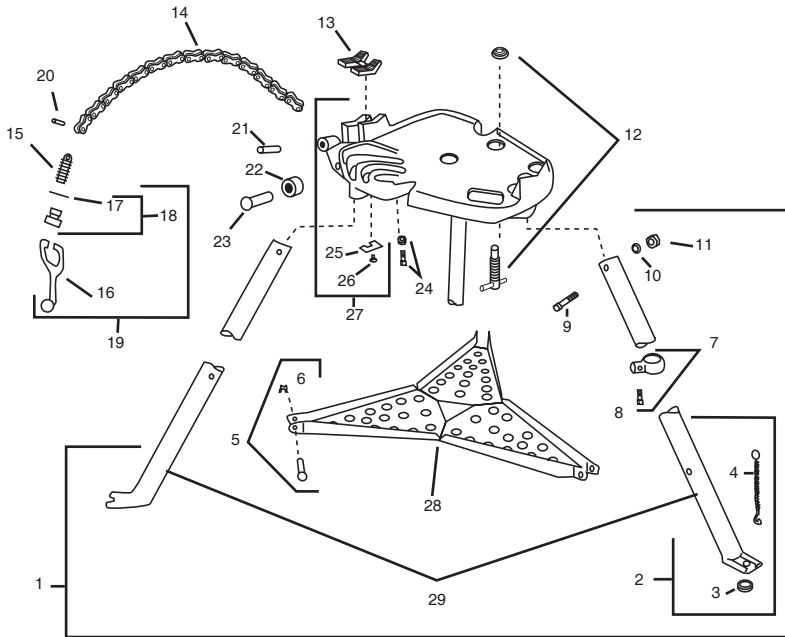

TRI POD CHAIN VISE

1/8" to 6" PIPE CAPACITY

All parts interchangeable with RIDGID®
 RIDGID® is a registered trademark of RIDGID®, Inc

REF	PART #	DESCRIPTION
-	3305100	TS Tri Pod Chain Vise 6" Complete
	3305100Kit	Tri Pod Repair Kit
1	33-05-101	Leg & tray assy.
2	33-05-102	Rear leg assy.
3	33-03-116	Stand Grommet (5 pack)
4	33-03-112	Stand Leg chain
5	33-03-109	Stand Tray pin with washer (5 pack)
6	33-03-110	Stand washer (5 pack)
7	33-03-104	Stand tray support with screw
8	33-03-111	Stand Set screw 3/8" - 16 x 1"
9	33-03-106	Stand Hex bolt 3/8"-16 x 2-3/4" (5 pack)
10	33-03-108	Stand Lock washer 3/8" (5 pack)
11	33-03-107	Stand Nut 3/8" - 16 (5)
12	33-05-112	Jack screw assy.
13	33-05-113	Jaw
14	33-05-114	Chain assy. (incl. #20)
15	33-05-115	Chain screw
16	33-05-116	Handle
17	33-05-117	Friction ring
18	33-05-118	Swivel nut
19	33-05-119	Handle assy.
20	33-05-120	Chain screw pin
21	33-05-121	Nut locking pin
22	33-05-122	Roll
23	33-05-123	Roll pin
24	33-05-124	Jaw screw w/washer (2 pack)
25	33-05-125	Wear plate
26	33-05-126	Screw w/washer (2)
27	33-05-127	Base w/wearplate & screws
28	33-05-128	Tool tray
29	33-05-129	Front leg assy w/grommet (2)
	33-05-130	Replacement legs (set of 3)

System No.		Location		Spec Section		Paragraph	
Submitted By		Date		Approved		Date	