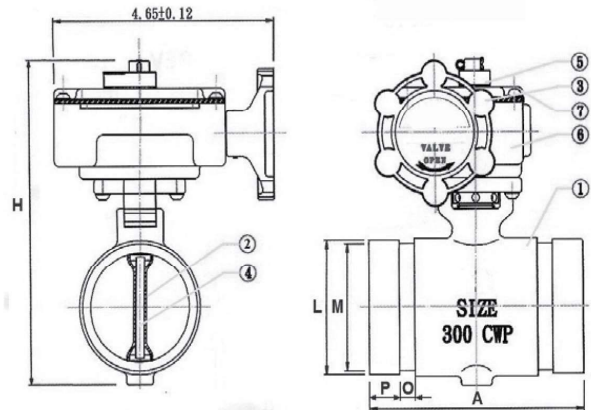

BRONZE BUTTERFLY VALVE

Sprinkler Control Valve

- For indoor and outdoor use.
- Bronze Body, Chrome Plated Brass Disc
- 300 PSI UL Listed and FM Approved.
- Complete with Position Indicator & Integral Tamper Switch.

size	THREADED item #	GROOVED item #
1"	6520290	
1-1/4"	6520291	6520291A
1-1/2"	6520292	6520292A
2"	6520293	6520293A
2-1/2"	6520295	6520295A

Threaded

MAIN DIMENSIONS — UNIT: INCHES					
LPBT (Threaded Ends)					
SIZE	1"	1-1/4"	1-1/2"	2"	2-1/2"
A	2.13	2.63	2.87	3.25	4.49
H	4.94	5.13	5.59	6.13	6.58
L	1.56	1.94	2.19	2.76	3.41
M	1.75	2.17	2.37	3.11	3.78

Grooved

LPBG (Grooved Ends)					
SIZE	1"	1-1/4"	1-1/2"	2"	2-1/2"
A		3.86	4.02	4.09	4.49
H		5.20	5.47	6.07	6.58
P		0.63	0.63	0.63	0.63
O		0.31	0.31	0.31	0.31
M		1.54	1.78	2.25	2.72
L		1.67	1.90	2.37	2.87