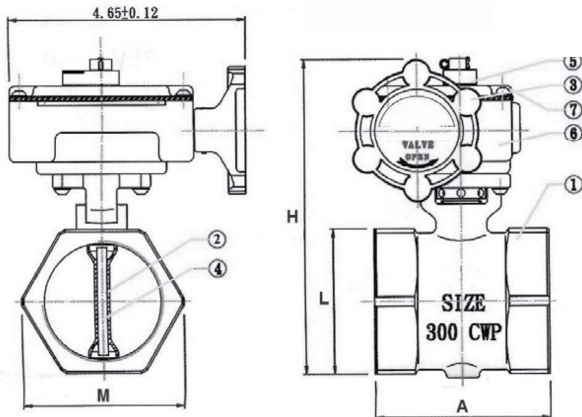

size	THREADED item #	GROOVED item #
1"	6520290	
1-1/4"	6520291	6520291A
1-1/2"	6520292	6520292A
2"	6520293	6520293A
2-1/2"	6520295	6520295A

Threaded

MAIN DIMENSIONS — UNIT: INCHES					
LPBT (Threaded Ends)					
SIZE	1"	1-1/4"	1-1/2"	2"	2-1/2"
A	2.13	2.63	2.87	3.25	4.49
H	4.94	5.13	5.59	6.13	6.58
L	1.56	1.94	2.19	2.76	3.41
M	1.75	2.17	2.37	3.11	3.78

Grooved

LPBG (Grooved Ends)					
SIZE	1"	1-1/4"	1-1/2"	2"	2-1/2"
A		3.86	4.02	4.09	4.49
H		5.20	5.47	6.07	6.58
P		0.63	0.63	0.63	0.63
O		0.31	0.31	0.31	0.31
M		1.54	1.78	2.25	2.72
L		1.67	1.90	2.37	2.87