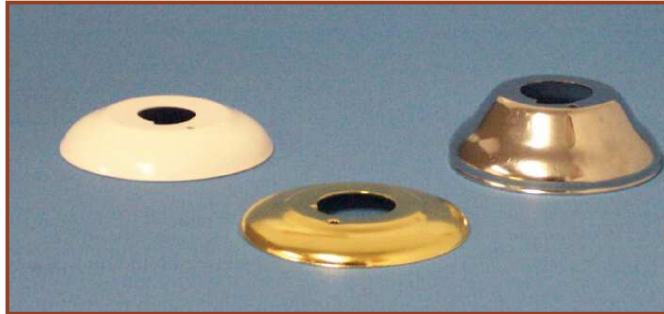

## ONE PIECE ALUMINUM ESCUTCHEONS

Available 1/2" and 3/4" IPS

- Polished Aluminum (Available White)
- 1/4" to 15" Deep
- 3" Coverage
- .063 Thick

*ARGCO also offers heavy gauge steel, light gauge steel, plastic, aluminum, forged steel and forged brass wallplates.*

*Visit [argco.com](http://argco.com) for details.*

ITEM #	PIPE SIZE
4525271	1/4" deep x 1/2" IPS
4525273	1/2" deep x 1/2" IPS
4525274	5/8" deep x 1/2" IPS
4525274-3/4	5/8" deep x 3/4" IPS
4525275	3/4" deep x 1/2" IPS
4525276	1" deep x 1/2" IPS
4525278	1-3/4" deep x 1/2" IPS
4525279	2" deep x 1/2" IPS
4525296	10" deep x 1/2" IPS
4525296-1-1/4	1-1/4" deep x 3/4" IPS
4525296-1-1/2	1-1/2" deep x 3/4" IPS
4525296-4	4" deep x 3/4" IPS
4525296-4-1/2	4-1/2" deep x 3/4" IPS 2" Coverage
4525296-6	6" deep x 3/4" IPS
4525296-8	8" deep x 3/4" IPS
4525297	12" deep x 1/2" IPS
4525298-1-1/4	1-1/4" deep x 1/2" IPS
4525298-3	3" deep x 1/2" IPS
4525298-4	4" deep x 1/2" IPS
4525298-4-1/2	4-1/2" deep x 1/2" IPS
4525298-5	5" deep x 1/2" IPS
4525298-6	6" deep x 1/2" IPS
4525298-7	6" deep x 1/2" IPS
4525298-9	9" deep x 1/2" IPS
4525298-10	10" deep x 1/2" IPS
4525298-11	11" deep x 1/2" IPS
4525299	15" deep x 1/2" IPS