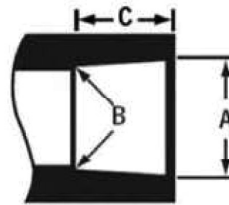

CPVC BUSHING

REDUCER BUSHING FLUSH STYLE SPIGOT X SOCKET

Part Number	Size	L	D (Fitting) (Inside Dia.)	Approx Wt. (Lbs.)
CPB-134	1 X 3/4	1-13/32	1.315 ±0.010	0.05
CPB-11434	1-1/4 X 3/4	1-3/8	1.660 ±0.012	0.12
CPB-1141	1-1/4 X 1	1-3/8	1.660 ±0.012	0.09
CPB-11234	1-1/2 X 3/4	1-23/32	1.900 ±0.012	0.19
CPB-1121	1-1/2 X 1	1-23/32	1.900 ±0.012	0.15
CPB-112114	1-1/2 X 1-1/4	1-23/32	1.900 ±0.012	0.09
CPB-234	2 X 3/4	1-29/32	2.375 ±0.012	0.22
CPB-21	2 X 1	1-29/32	2.375 ±0.012	0.27
CPB-2114	2 X 1-1/4	1-29/32	2.375 ±0.012	0.24
CPB-2112	2 X 1-1/2	1-29/32	2.375 ±0.012	0.18

SOCKET DIMENSIONS

SCH 40 ASTM F438

SCH 80-ASTM F439

SIZE	Socket Ent. A	Socket Bottom B	Tolerance	SCH 40 Minimum Socket Length C	SCH 80 Minimum Socket Length C
3/4"	1.058	1.046	±0.004	0.719	1.000
1"	1.325	1.310	±0.005	0.875	1.125
1-1/4"	1.670	1.655	±0.005	0.938	1.250
1-1/2"	1.912	1.894	±0.006	1.094	1.375
2"	2.387	2.369	±0.005	1.156	1.500
2-1/2"	2.899	2.868	±0.007	1.75	1.750
3"	3.516	3.492	±0.008	1.875	1.875