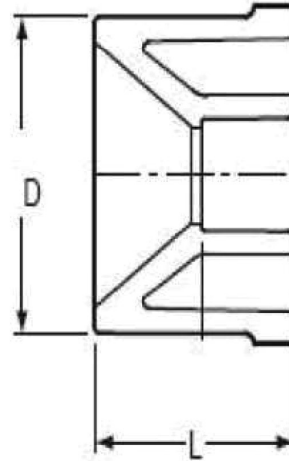

CPVC BUSHING

REDUCER BUSHING FLUSH STYLE SPIGOT X SOCKET

Part Number	Size	L	D (Fitting) (Inside Dia.)	Approx Wt. (Lbs.)
CPB-134	1 X 3/4	1-13/32	1.315 ±0.010	0.05
CPB-11434	1-1/4 X 3/4	1-3/8	1.660 ±0.012	0.12
CPB-1141	1-1/4 X 1	1-3/8	1.660 ±0.012	0.09
CPB-11234	1-1/2 X 3/4	1-23/32	1.900 ±0.012	0.19
CPB-1121	1-1/2 X 1	1-23/32	1.900 ±0.012	0.15
CPB-112114	1-1/2 X 1-1/4	1-23/32	1.900 ±0.012	0.09
CPB-234	2 X 3/4	1-29/32	2.375 ±0.012	0.22
CPB-21	2 X 1	1-29/32	2.375 ±0.012	0.27
CPB-2114	2 X 1-1/4	1-29/32	2.375 ±0.012	0.24
CPB-2112	2 X 1-1/2	1-29/32	2.375 ±0.012	0.18

SOCKET DIMENSIONS

SCH 40 ASTM F438

SCH 80-ASTM F439

SIZE	Socket Ent. A	Socket Bottom B	Tolerance	SCH 40 Minimum Socket Length C	SCH 80 Minimum Socket Length C
3/4"	1.058	1.046	±0.004	0.719	1.000
1"	1.325	1.310	±0.005	0.875	1.125
1-1/4"	1.670	1.655	±0.005	0.938	1.250
1-1/2"	1.912	1.894	±0.006	1.094	1.375
2"	2.387	2.369	±0.005	1.156	1.500
2-1/2"	2.899	2.868	±0.007	1.75	1.750
3"	3.516	3.492	±0.008	1.875	1.875