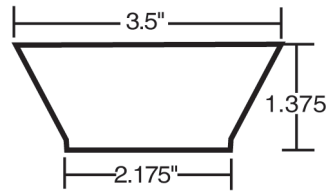

STEEL ESCUTCHEONS- PENDANT STANDARD (401) CUP & SKIRT SETS

CUP & SKIRT SETS

DESCRIPTION	1/2" IPS	3/4" IPS
Standard 401 Cup/Skirt Set (Chrome Plated)	4510261	4510062
Standard 401 Cup/Skirt Set (White)	4510061WH	4510062WH

*General Character:
Type 1010-1018 mild steel
0.40 - 0.42 mm thick
1/2" and 3/4" IPS*

All Cups Interchangeable with Skirts

CUPS

Finish	1/2" IPS	3/4" IPS
Chrome Plated	4510001	4510002
White	4510001WH	4510002WH
Off-White	4510001OW	4510002OW
Brass	4510001BR	4510002BR
Antique Brass	4510001AB	4510002AB

SKIRTS

Standard 401 Style Skirt
adjustable to 2" to 3"
with standard cup

Finish	ITEM #
Chrome Plated	4510041
White	4510041WH
Off-White	4510041OW
Brass	4510041BR
Antique Brass	4510041AB

System No.		Location		Spec Section		Paragraph	
Submitted By		Date		Approved		Date	