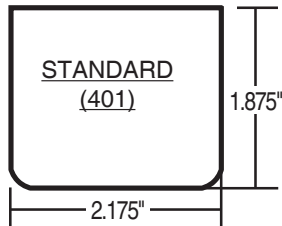

STEEL ESCUTCHEONS- PENDANT STANDARD (401) CUP & SKIRT SETS

CUP & SKIRT SETS

DESCRIPTION	1/2" IPS	3/4" IPS
Standard 401 Cup/Skirt Set (Chrome Plated)	4510261	4510062
Standard 401 Cup/Skirt Set (White)	4510061WH	4510062WH

*General Character:
Type 1010-1018 mild steel
0.40 - 0.42 mm thick
1/2" and 3/4" IPS*

All Cups Interchangeable with Skirts

CUPS

Finish	1/2" IPS	3/4" IPS
Chrome Plated	4510001	4510002
White	4510001WH	4510002WH
Off-White	4510001OW	4510002OW
Brass	4510001BR	4510002BR
Antique Brass	4510001AB	4510002AB

SKIRTS

Standard 401 Style Skirt
adjustable to 2" to 3"
with standard cup

Finish	ITEM #
Chrome Plated	4510041
White	4510041WH
Off-White	4510041OW
Brass	4510041BR
Antique Brass	4510041AB

System No.		Location		Spec Section		Paragraph	
Submitted By		Date		Approved		Date	