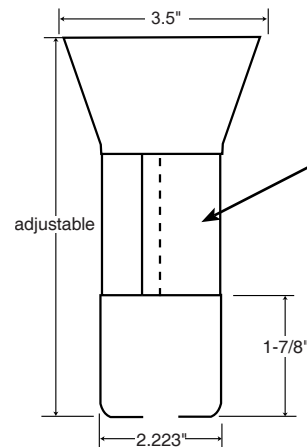

EXTENDED ESCUTCHEONS

2 PC. EXTENDED ESCUTCHEON

Adjustable 3" to 5" Height
4-1/2" Ceiling Coverage

Chrome Plated (4510280)

White (4510280WH)

Type 1010-1018 mild steel
0.40 - 0.42 mm thick

3 PC. EXTENDED ESCUTCHEON

Four Models, adjustable from:

4" to 5-1/4" deep: 4510010

6" to 7-1/4" deep: 4510012

8" to 9-1/4" deep: 4510014

10" to 11-1/4" deep: 4510016

Available Chrome Plated and White

1010-1018 mild steel
0.40 - 0.42 mm thick
1/2" and 3/4" ips

Split tube allows
installation after
standard cup is installed.

SPLIT TUBE EXTENDERS

Split Tube Fits between Cup and Skirt to allow for adjustable extension of cup & skirt

4" to 5-1/4" deep: 4510009

6" to 7-1/4" deep: 4510011

8" to 9-1/4" deep: 4510013

10" to 11-1/4" deep: 4510015

Available Chrome Plated and White

1010-1018 mild steel
0.40 - 0.42 mm thick
1/2" and 3/4" ips

FOR MORE INFORMATION CALL ARGCO AT 1-800-854-1015
OR LOG ONTO WWW.ARGCO.COM