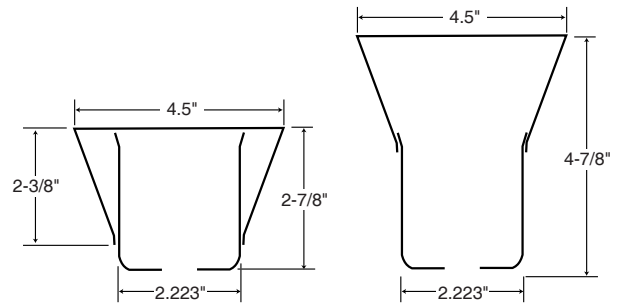

EXTENDED ESCUTCHEONS

2 PC. EXTENDED ESCUTCHEON

Adjustable 3" to 5" Height
4-1/2" Ceiling Coverage

Chrome Plated (4510280)

White (4510280WH)

Type 1010-1018 mild steel
0.40 - 0.42 mm thick

3 PC. EXTENDED ESCUTCHEON

Four Models, adjustable from:

4" to 5-1/4" deep: 4510010

6" to 7-1/4" deep: 4510012

8" to 9-1/4" deep: 4510014

10" to 11-1/4" deep: 4510016

Available Chrome Plated and White

1010-1018 mild steel
0.40 - 0.42 mm thick
1/2" and 3/4" ips

Split tube allows
installation after
standard cup is installed.

SPLIT TUBE EXTENDERS

Split Tube Fits between Cup and Skirt to allow for adjustable extension of cup & skirt

4" to 5-1/4" deep: 4510009

6" to 7-1/4" deep: 4510011

8" to 9-1/4" deep: 4510013

10" to 11-1/4" deep: 4510015

Available Chrome Plated and White

1010-1018 mild steel
0.40 - 0.42 mm thick
1/2" and 3/4" ips

FOR MORE INFORMATION CALL ARGCO AT 1-800-854-1015
OR LOG ONTO WWW.ARGCO.COM