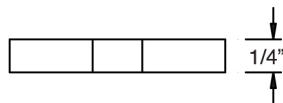

### STRUT WASHER

No Turn

Finish: Electro-Galvanized

ITEM #	SIZE	HS	WEIGHT
2550575	1/4"	7/16"	0.08
2550576	1/2"	9/16"	0.10
2550577	3/8"	11/16"	0.20
2550578	3/4"	13/16"	0.20

### STRUT WASHER

One Hole

Finish: Electro-Galvanized

ITEM #	SIZE	HS	WEIGHT
2550579	1/4"	7/16"	0.08
2550580	3/8"	9/16"	0.10
2550581	1/2"	11/16"	0.20
2550583	3/4"	13/16"	0.20
2550584	7/8"	1"	0.20

FOR MORE INFORMATION CALL ARGCO AT 800-854-1015  
OR LOG ONTO ARGCO.COM