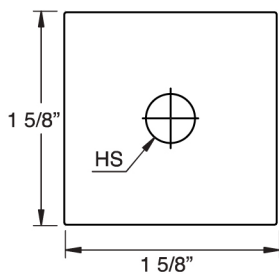

### STRUT WASHER

No Turn

Finish: Electro-Galvanized

ITEM #	SIZE	HS	WEIGHT
2550575	1/4"	7/16"	0.08
2550576	1/2"	9/16"	0.10
2550577	3/8"	11/16"	0.20
2550578	3/4"	13/16"	0.20

### STRUT WASHER

One Hole

Finish: Electro-Galvanized

ITEM #	SIZE	HS	WEIGHT
2550579	1/4"	7/16"	0.08
2550580	3/8"	9/16"	0.10
2550581	1/2"	11/16"	0.20
2550583	3/4"	13/16"	0.20
2550584	7/8"	1"	0.20

FOR MORE INFORMATION CALL ARGCO AT 800-854-1015  
OR LOG ONTO ARGCO.COM