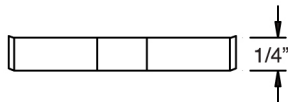

## STRUT PLATES

### STRUT WASHER

No Turn

Finish: Electro-Galvanized

ITEM #	SIZE	HS	WEIGHT
2550575	1/4"	7/16"	0.08
2550576	1/2"	9/16"	0.10
2550577	3/8"	11/16"	0.20
2550578	3/4"	13/16"	0.20

### STRUT WASHER

One Hole

Finish: Electro-Galvanized

ITEM #	SIZE	HS	WEIGHT
2550579	1/4"	7/16"	0.08
2550580	3/8"	9/16"	0.10
2550581	1/2"	11/16"	0.20
2550583	3/4"	13/16"	0.20
2550584	7/8"	1"	0.20

FOR MORE INFORMATION CALL ARGCO AT 800-854-1015  
OR LOG ONTO ARGCO.COM