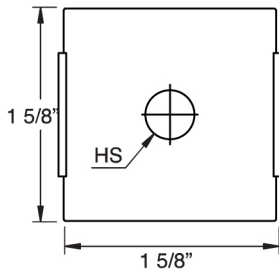

## STRUT PLATES

### STRUT WASHER

No Turn

Finish: Electro-Galvanized

ITEM #	SIZE	HS	WEIGHT
2550575	1/4"	7/16"	0.08
2550576	1/2"	9/16"	0.10
2550577	3/8"	11/16"	0.20
2550578	3/4"	13/16"	0.20

### STRUT WASHER

One Hole

Finish: Electro-Galvanized

ITEM #	SIZE	HS	WEIGHT
2550579	1/4"	7/16"	0.08
2550580	3/8"	9/16"	0.10
2550581	1/2"	11/16"	0.20
2550583	3/4"	13/16"	0.20
2550584	7/8"	1"	0.20

FOR MORE INFORMATION CALL ARGCO AT 800-854-1015  
OR LOG ONTO ARGCO.COM